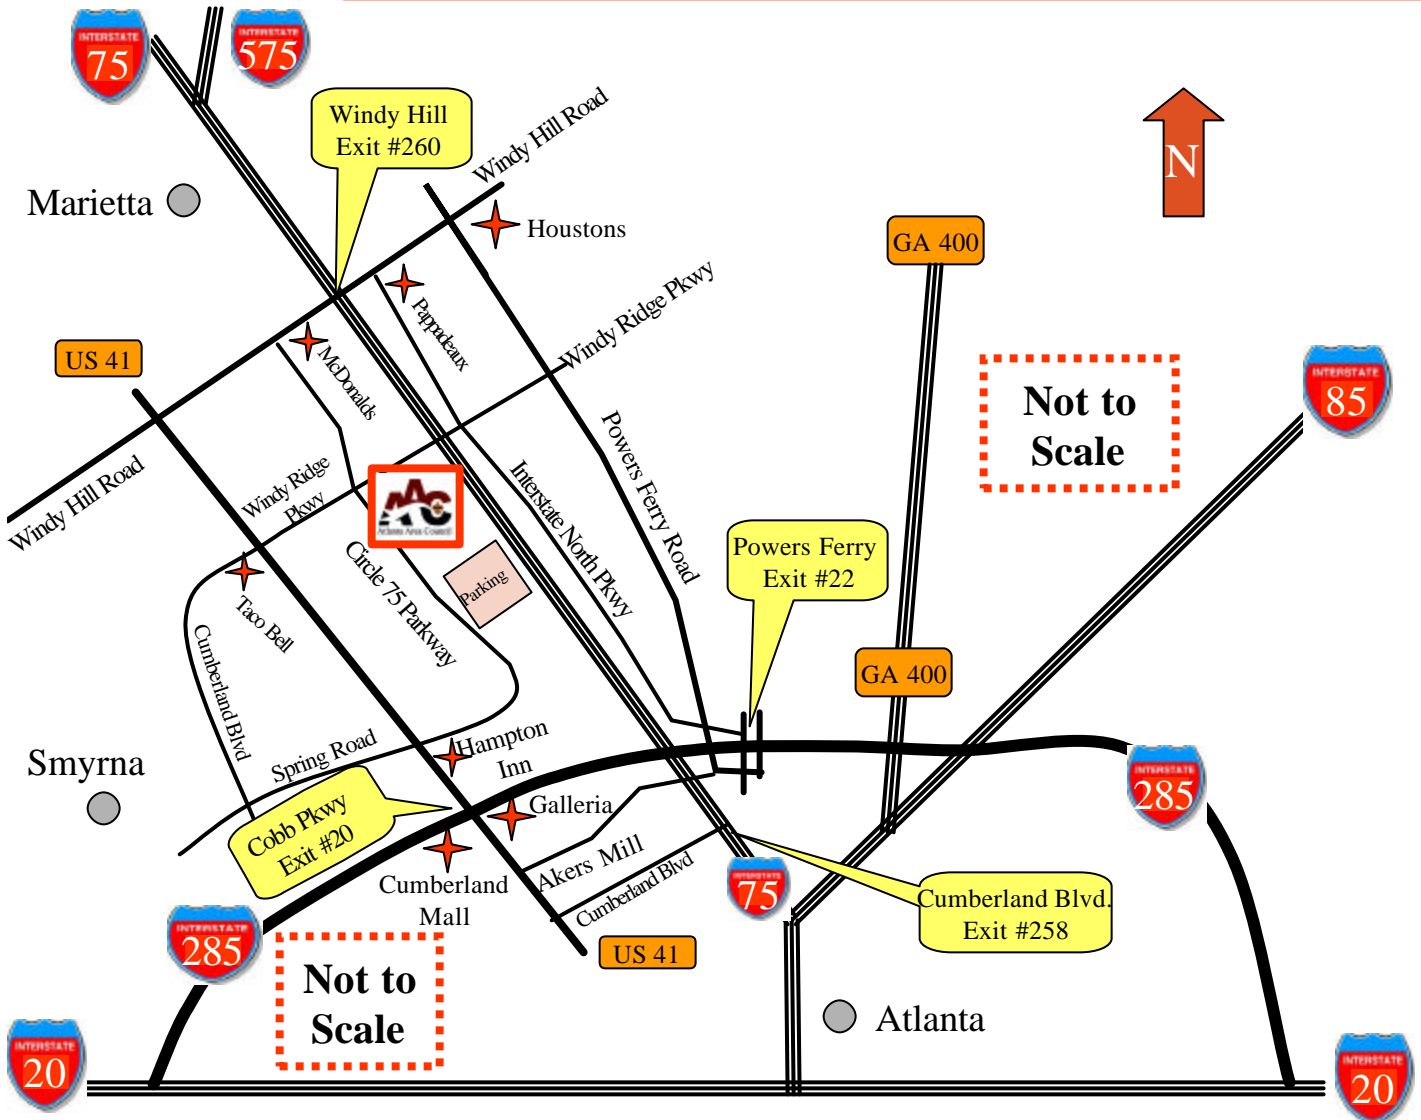

Directions to Volunteer Service Center Atlanta Area Council - BSA

Directions: The AAC Volunteer Service Center is located near the intersection of I-75N and I-285 on the Northwest side of Atlanta.

You can access the Service Center from I-285 Exit #20 (US-41/Cobb Parkway), I-75 Exit #260 (Windy Hill Road) and I-285 Exit #22 (Powers Ferry Landing) From I-75 you can Exit #258 (Cumberland Blvd) as an alternate. (07/13/02)

**Atlanta Area Council-BSA
Volunteer Service Center
1800 Circle 75 Parkway SE
Atlanta, Georgia 30339**
The parking lot is located off Circle 75 Pkwy.