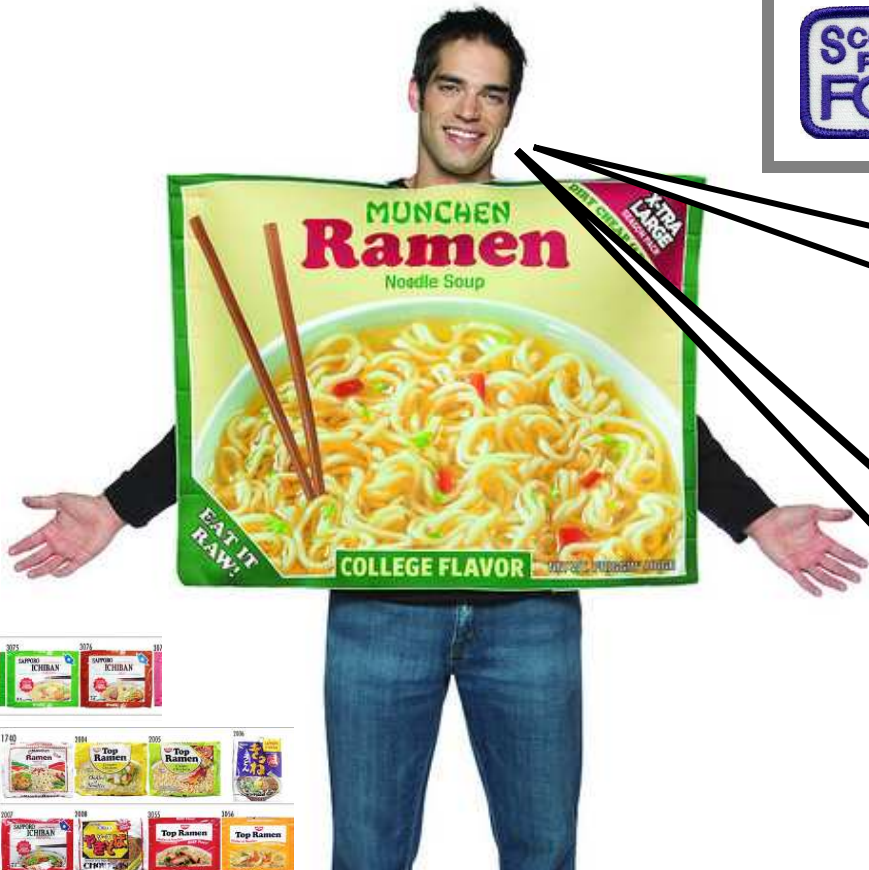

The SFF
Café Latte' Collection Method

You get
58 packets
of... *Ramen!*

For the price of **2**
Tall Café Latte's

*Get the
entire crew
to pitch in.*

The SFF
Café Latte' Collection Method